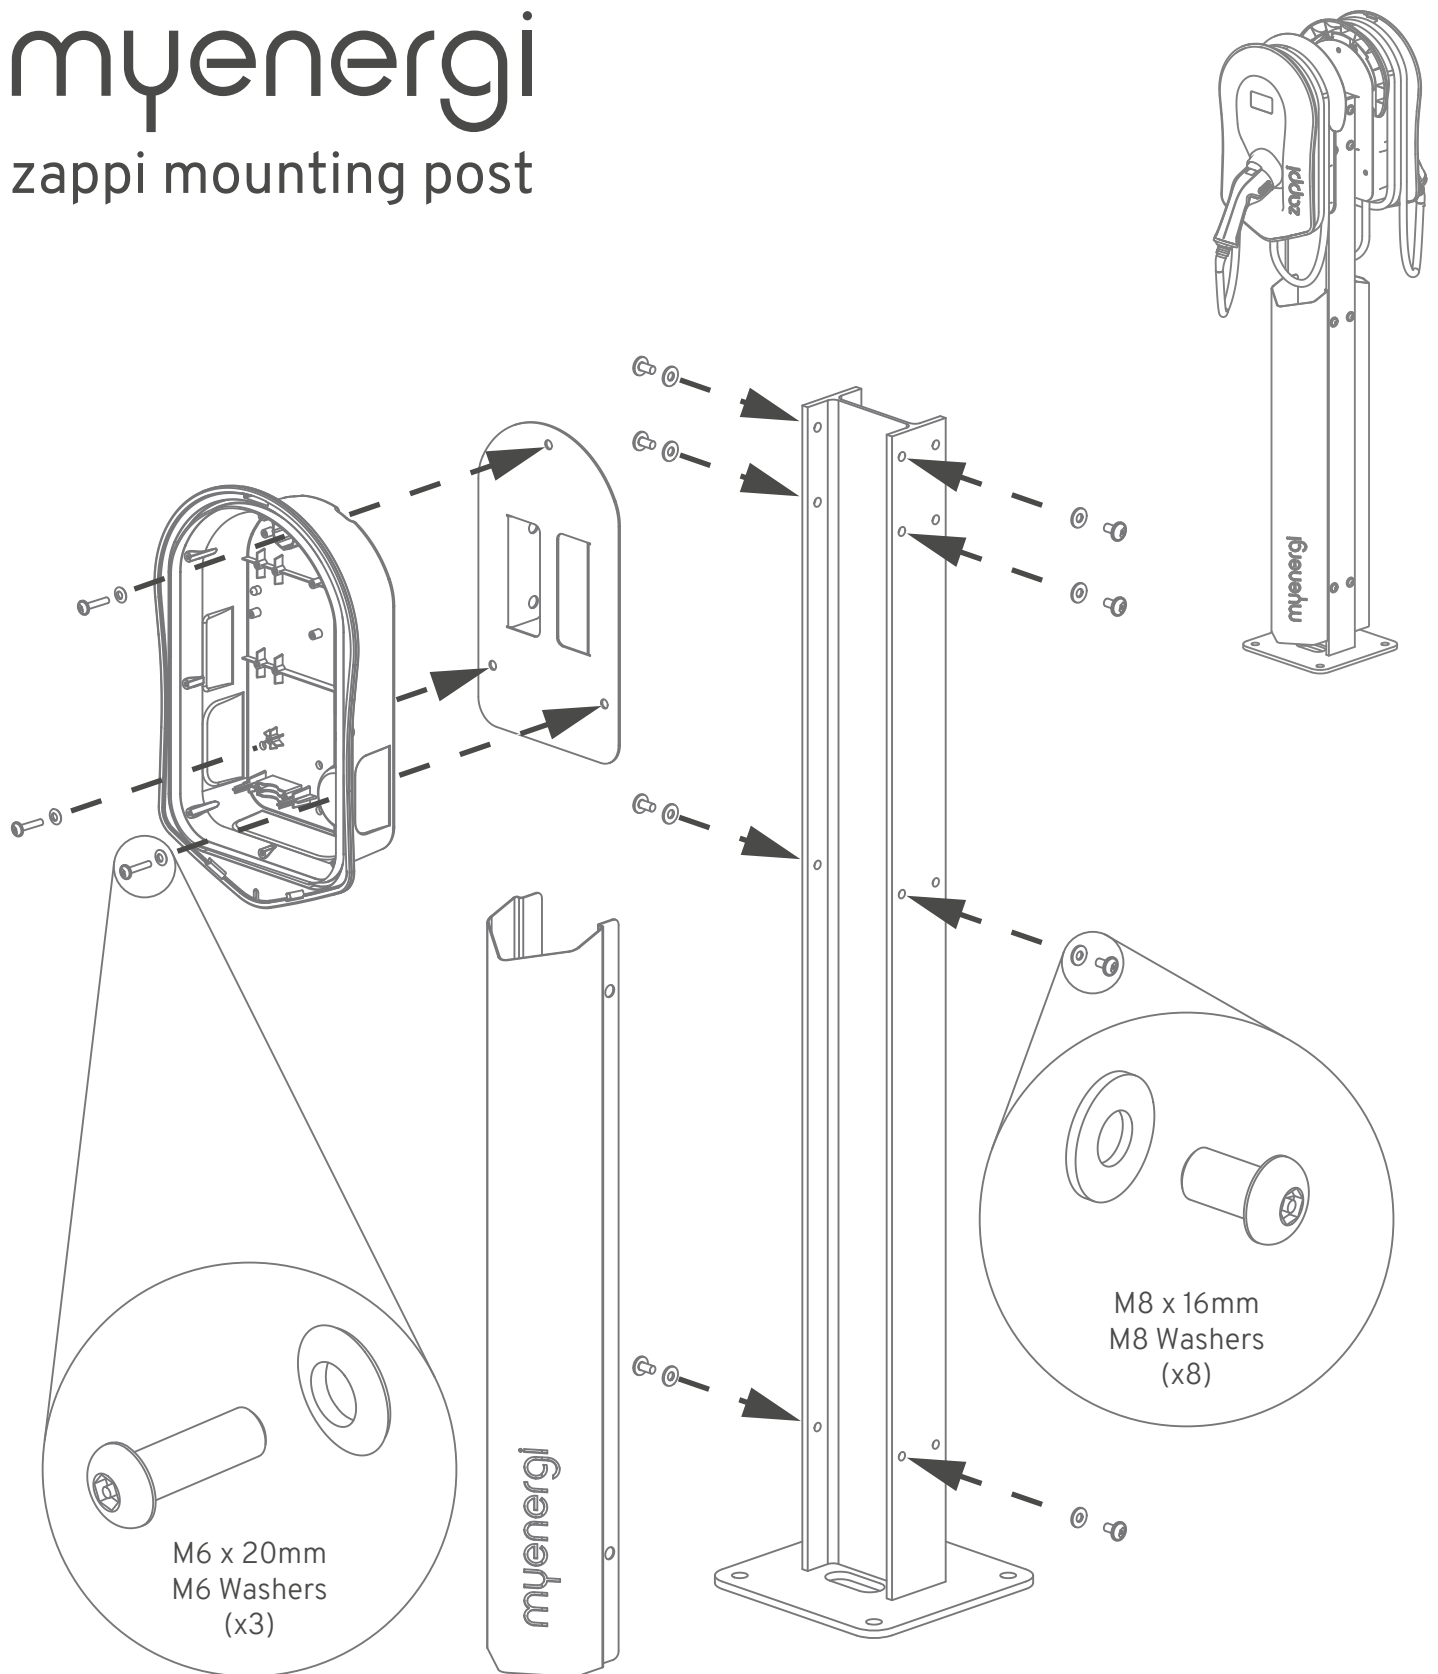

## zappi mounting post

Designed and manufactured in the UK by  
myenergi Ltd, Church View Business Park, Binbrook, Lincolnshire, LN8 6BY, UK  
T: +44 (0)33-300 1303  
E: [vibe@myenergi.uk](mailto:vibe@myenergi.uk)  
W: [myenergi.com](http://myenergi.com)