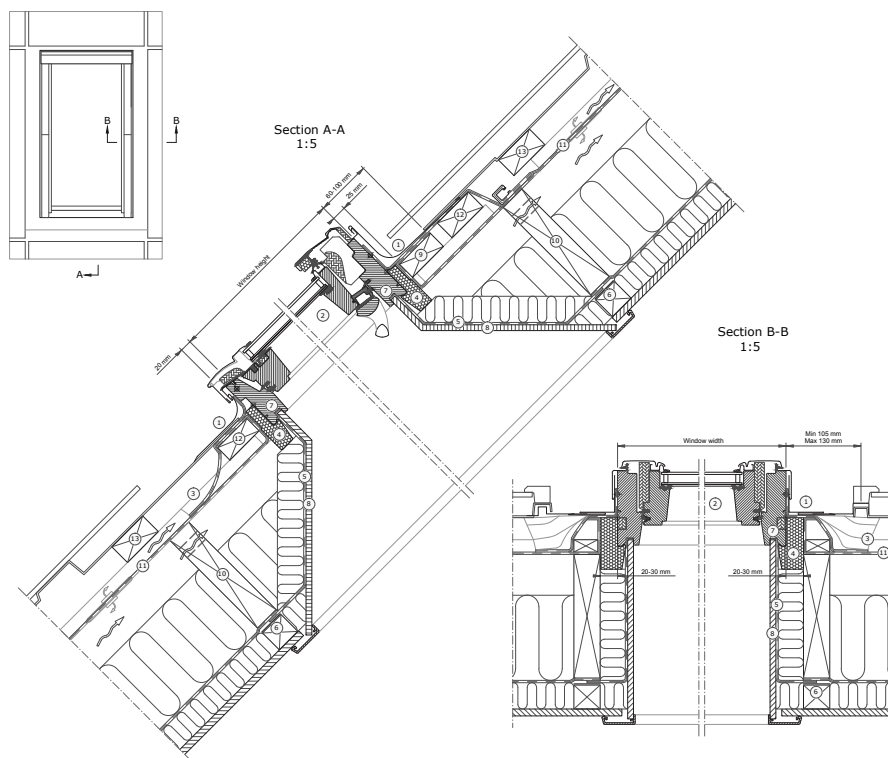

Connections

Lower detail

Side detail

Designed for maximum integration

More information

www.velux.nl/pv

Applications

Compatible with VELUX skylights and ODL flashings in the following dimensions:

In grey (NCS 7500-N)

ODL MK06 000001 (780 x 1180) and ODL MK08 000001 (780 x 1400)

In black (RAL 0500)

ODL MK06 050001 (780 x 1180) and ODL MK08 050001 (780 x 1400)

Naming and nomenclature

Order number GSE profile: