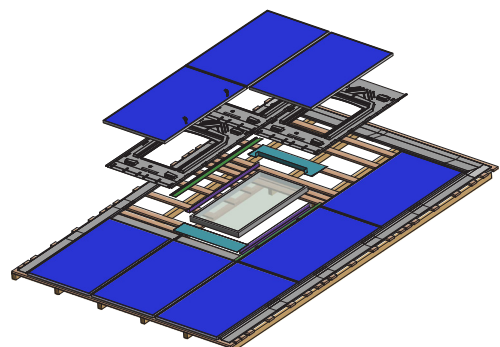

Living comfort and power generation

Skylights and solar panels

VELUX®

Photograph: VELUX Nederland B.V.

Integration of VELUX skylights with GSE Integration BIPV mounting system

- Functional solution to combine daylight and fresh air with power generation
- The principal colour of the flashing ODL developed for GSE Integration system is grey .
- The ODL flashings is available in black and can be combined with window type GGL MK06 and MK08 2570 black (RAL 9005) for optimal aesthetics with the photovoltaic system
- 100% waterproof system
- Compatible with several dimensions and brands of photovoltaic panels
- Choose the configuration and the finish of the skylights
- Perfectly adaptive with the available window decoration and sun blinds
- GSE Integration supplies the necessary side flashings for the ODL connection
- The installation of the ODL flashings offers flexibility with more than 20 mm tolerance
- Quick assembly within GSE Integration array.

Connections

Lower detail

Side detail

Designed for maximum integration

More information

www.velux.nl/pv

Applications

Compatible with VELUX skylights and ODL flashings in the following dimensions:

In grey (NCS 7500-N)

ODL MK06 000001 (780 x 1180) and ODL MK08 000001 (780 x 1400)

In black (RAL 0500)

ODL MK06 050001 (780 x 1180) and ODL MK08 050001 (780 x 1400)

Naming and nomenclature

Order number GSE profile: