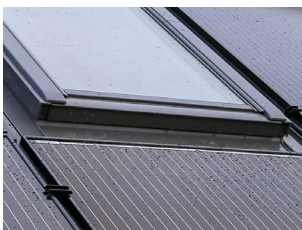

Living comfort and power generation

Skylights and solar panels

VELUX®

Photograph: VELUX Nederland B.V.

Integration of VELUX skylights with GSE Integration BIPV mounting system

- Functional solution to combine daylight and fresh air with power generation
- The principal colour of the flashing ODL developed for GSE Integration system is grey .
- The ODL flashings is available in black and can be combined with window type GGL MK06 and MK08 2570 black (RAL 9005) for optimal aesthetics with the photovoltaic system
- 100% waterproof system
- Compatible with several dimensions and brands of photovoltaic panels
- Choose the configuration and the finish of the skylights
- Perfectly adaptive with the available window decoration and sun blinds
- GSE Integration supplies the necessary side flashings for the ODL connection
- The installation of the ODL flashings offers flexibility with more than 20 mm tolerance
- Quick assembly within GSE Integration array.

Connections

Lower detail

Side detail

Designed for maximum integration

More information

www.velux.nl/pv

Applications

Compatible with VELUX skylights and ODL flashings in the following dimensions: