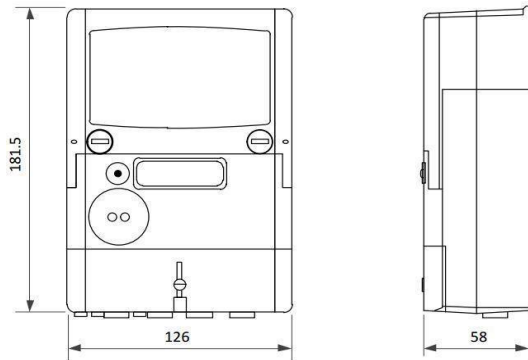

Emlite Wi-Fi Meter - Summary Sheet

The Emlite EMA1.az Wi-Fi Meter is the perfect solution when there is a Wi-Fi connection available within the building. It is simple to use and comes complete with a mobile phone app to read the meter.

Dimensions

Specification

Part Code	EMA1.az Wi-Fi
Meter Type	Single Phase
Fitting Type	Wall Mounted
Max. Current (Amps)	100A
MID Approved	Yes
Smart	Yes
Input Type	Direct Connected
Output Type	N/A
Tariffs	No
Import / Export	Yes
Availability	Next Day