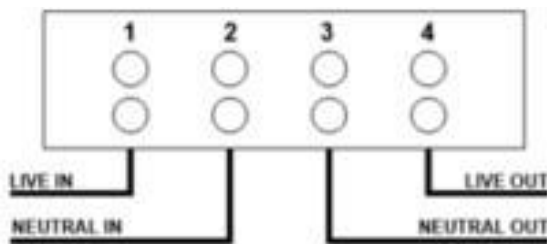

Wiring Guide